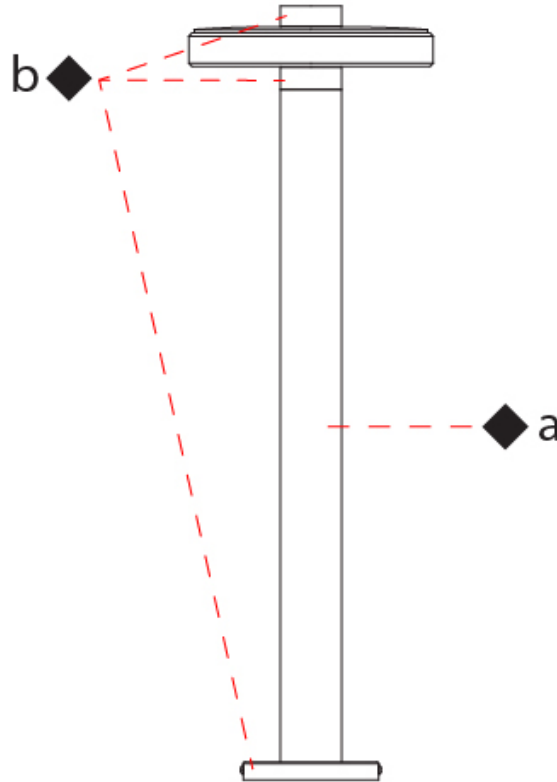

VENEXIA POST

E84382-

PROJECT

TYPE

SPECIFIER

QUANTITY

DATE

E