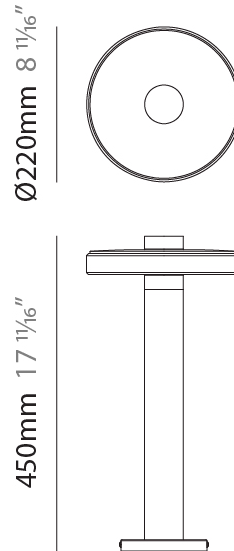

VENEXIA POST

E84381-

base number Finish
Options

1. To build a product code in our configurator select the specify button on the base model # product page
2. To build a manual product code on this datasheet choose from the options listed below in blue font and add the suffix to the base model #

GENERAL

Series: Venexia
Brand: Panzeri
Division: Exterior
Mounting Type: Post
Mounting Location: Above Ground
Subcategory: Bollard - Garden

PHYSICAL

Shape: Round
Diameter (mm): 220
Diameter (in): 8 ¹¹/₁₆
Height (mm): 450
Height (in): 17 ¹¹/₁₆
Light Distribution: Direct
Weight (kg): 3.43
Weight (lbs): 7.56
Screws: A4 stainless steel
Diffuser: Matte Cast Glass
Gasket: Transparent silicone
Fixture Finish: [COR / MBR / WMB](#)
Fixture Material: Aluminum / Wood
Cable Details: Nickered brass M12 cable gland

ELECTRICAL

Lamp Type: LED
Input Wattage (W): 7.4
Total Output Wattage (W): 5.74
Dimming: Non-Dimmable
Driver Included: No
Driver Location: Remote
Driver Type: Constant Current - Universal
Driver Class: Class 2
Input Voltage (V): 120 - 277
Constant Current (MA): 350
Upon Request: 0-10Vdc dimming 120Vac only

LED

Color Temperature (°K): 2700
Max. Delivered Lumen (lm): 594
Nominal Lumen (lm): 930
CRI: >80 CRI
Efficiency (%): 63.9
Efficacy (lm/w): 74.25
Lamp Life (hrs): 80000

OPTICAL

RATINGS AND CERTIFICATIONS

Certified By: Certified for North American Standards
IP rating: IP65
IK Rating: IK06