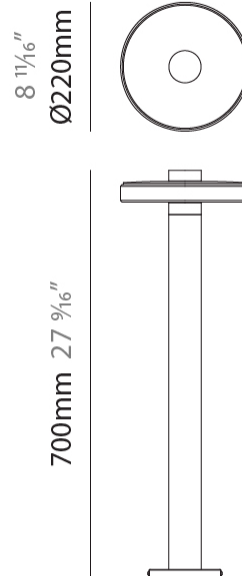

VENEXIA POST

E84382-

base number Finish
Options

1. To build a product code in our configurator select the specify button on the base model # product page
2. To build a manual product code on this datasheet choose from the options listed below in blue font and add the suffix to the base model #

GENERAL

Series: Venexia
Brand: Panzeri
Division: Exterior
Mounting Type: Post
Mounting Location: Above Ground
Subcategory: Bollard - Garden

PHYSICAL

Shape: Round
Diameter (mm): 220
Diameter (in): 8 ¹¹/₁₆
Height (mm): 700
Height (in): 27 ⁹/₁₆
Light Distribution: Direct
Weight (kg): 3.70
Weight (lbs): 8.16
Screws: A4 stainless steel
Diffuser: Matte Cast Glass
Gasket: Transparent silicone
Fixture Finish: [COR / MBR / WMB](#)
Fixture Material: Aluminum / Wood
Cable Details: Nicked brass M12 cable gland

ELECTRICAL

Lamp Type: LED
Input Wattage (W): 7.4
Total Output Wattage (W): 5.74
Dimming: Non-Dimmable
Driver Included: No
Driver Location: Remote
Driver Type: Constant Current - Universal
Driver Class: Class 2
Input Voltage (V): 120 - 277
Constant Current (MA): 350
Upon Request: 0-10Vdc dimming 120Vac only

LED

Color Temperature (°K): 2700
Max. Delivered Lumen (lm): 594
Nominal Lumen (lm): 930
CRI: >80 CRI
Efficiency (%): 63.9
Efficacy (lm/w): 74.25
Lamp Life (hrs): 80000

OPTICAL

RATINGS AND CERTIFICATIONS

Certified By: Certified for North American Standards
IP rating: IP65
IK Rating: IK06