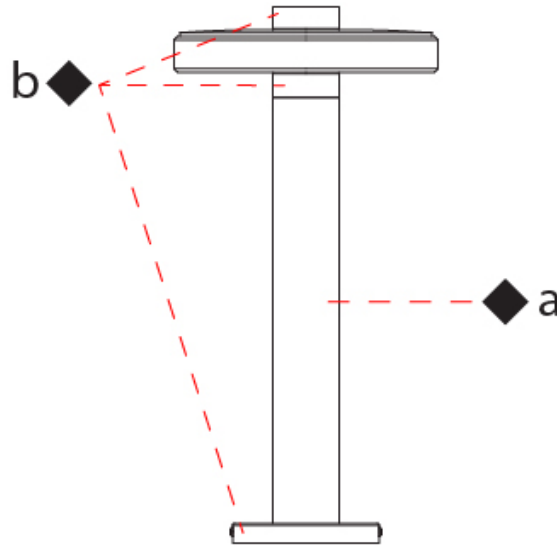

VENEXIA POST

E84381-

PROJECT
TYPE
SPECIFIER
QUANTITY
DATE

E